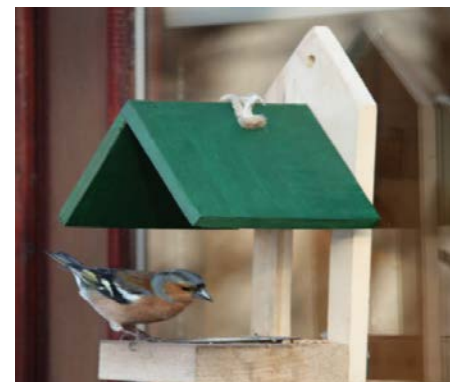

HT101

HT102

HT103

HT104

HT105

HT106

HT107

HT108

HT109

HT110

HT111

HT112

All items are treated with outdoor wood sealer.(Colour or Clear) Price per item is R199.00 each and Buyers are welcome to collect items. A delivery charge of R150.00 will be added in Greater JHB area if not able to collect your order.